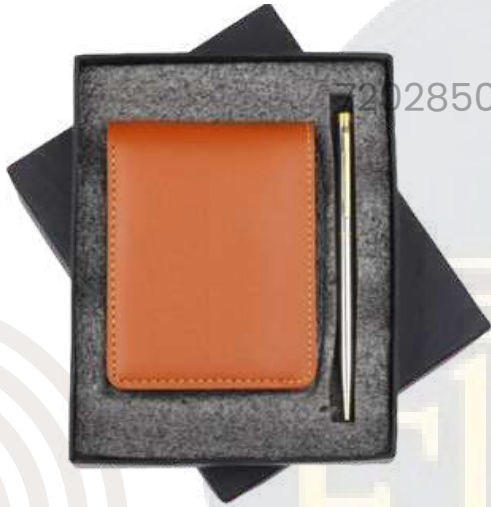

Crystal Touch Lamp
C 20

G Lamp Speaker
C 21

LEATHER COLLECTION

Elegant Gold Men's Gift Set
A 59

Elegant Gold Men's Gift Set
A 59 7202850360

3in1 Leatherite set
A 60

Wallet Pen Set
A 61

Wallet Keychain Set
A 62